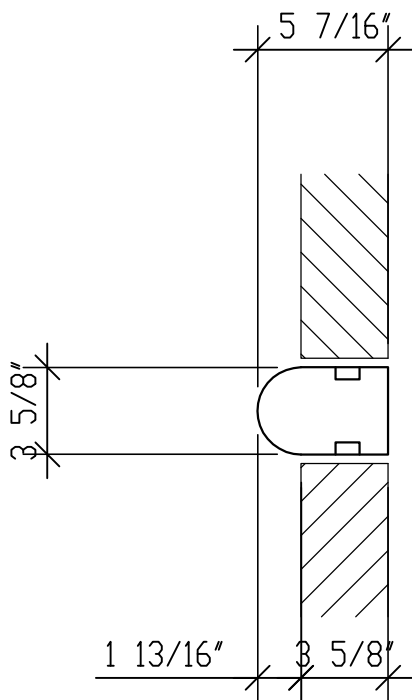

PLAN

SECTION

AnchorArt

Bull-Nose, 4" high, 4" dp wall, 48" long, straight

quantity

sample

75lbs.

BN040448S