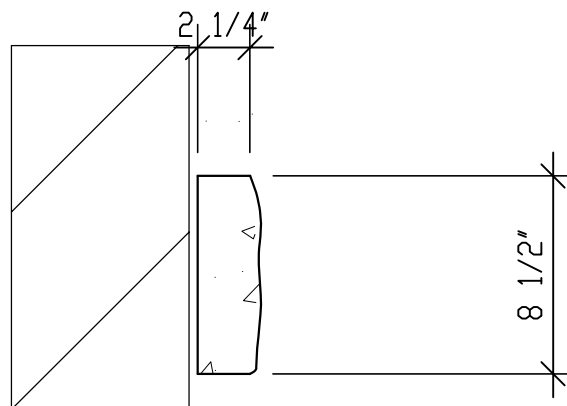

ELEVATION

SECTION 1

**AnchorArt**

Travertine 18" long, 9" high, 3" dp.

quantity

sample

32lbs.

T180903