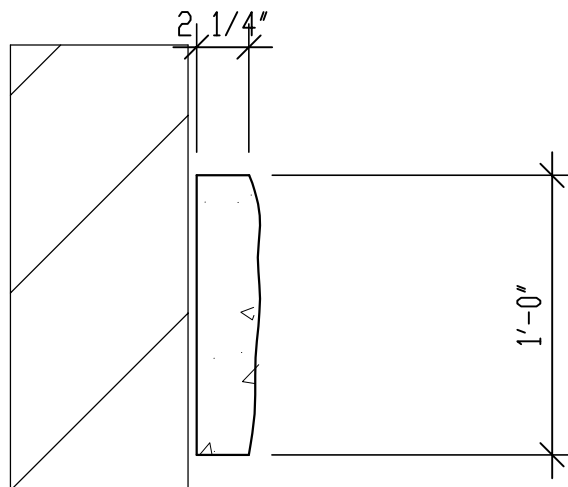

ELEVATION

SECTION 1

AnchorArt

Travertine 18" long, 12" high, 3" dp.

quantity

sample

44lbs.

T181203