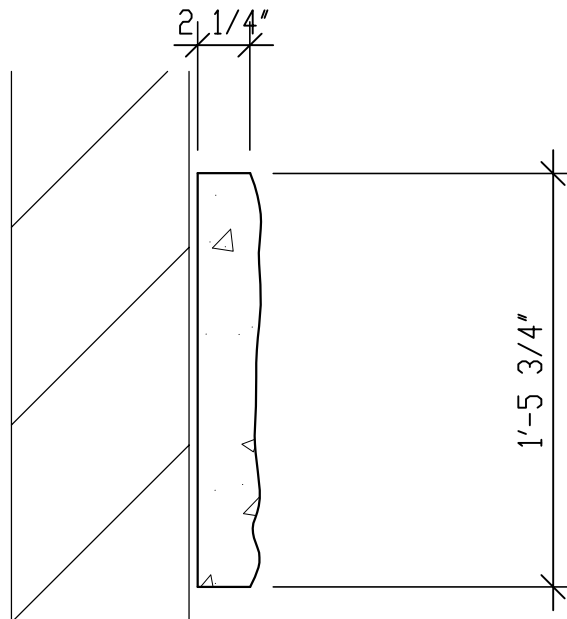

ELEVATION

SECTION 1

**AnchorArt**

Travertine 18" long, 18" high, 3" dp.

quantity

sample

67lbs.

T181803