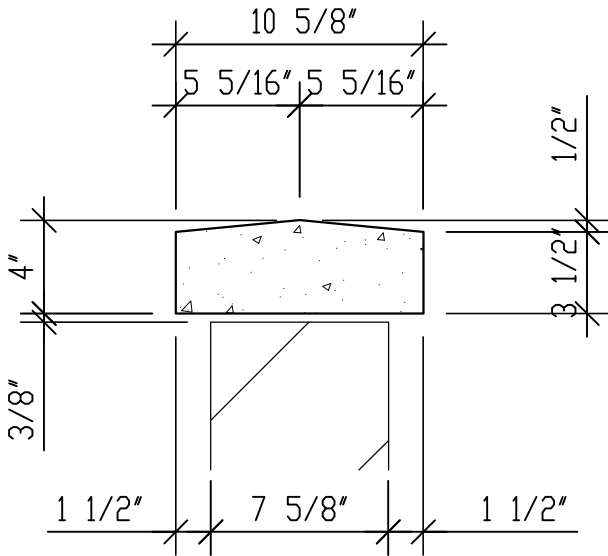

PLAN

SECTION

AnchorArt

Wall cap, 4" high, 8" wall, straight

quantity

sample

165lbs.

WC 04 08S