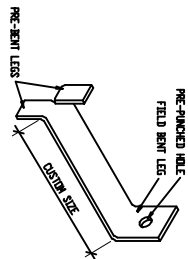

**BUTT JOINT
PLAN VIEW**

**BUTT JOINT
ISOMETRIC VIEW**

**OUTSIDE MITER
JOINT PLAN VIEW**

**OUTSIDE MITER JOINT
ISOMETRIC VIEW**

**INSIDE MITER JOINT
PLAN VIEW**

**INSIDE MITER JOINT
ISOMETRIC VIEW**

END JOINT TYPES
SCALE: 1-1/2"=1'-0"

SPLIT-TAIL ANCHOR

L-ANCHOR

STRAP ANCHOR

SIDE ANCHOR

DOWEL PIN

ANCHOR TYPES
SCALE: 3/4"=1'-0"