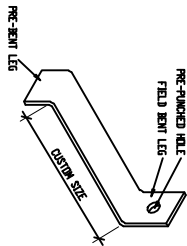

**BUTT JOINT
PLAN VIEW**

**BUTT JOINT
ISOMETRIC VIEW**

**OUTSIDE MITER
JOINT PLAN VIEW**

**OUTSIDE MITER JOINT
ISOMETRIC VIEW**

**INSIDE MITER JOINT
PLAN VIEW**

**INSIDE MITER JOINT
ISOMETRIC VIEW**

END JOINT TYPES
SCALE: 1-1/2"=1'-0"

SPLIT-TAIL ANCHOR

L-ANCHOR

STRAP ANCHOR

SIDE ANCHOR

DOWEL PIN

ANCHOR TYPES
SCALE: 3/4"=1'-0"