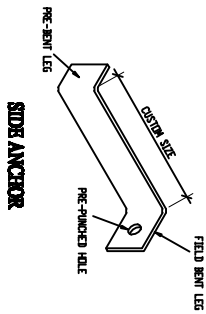

**BUTT JOINT
PLAN VIEW**

**BUTT JOINT
ISOMETRIC VIEW**

**OUTSIDE MITER
JOINT PLAN VIEW**

**OUTSIDE MITER JOINT
ISOMETRIC VIEW**

**INSIDE MITER JOINT
PLAN VIEW**

**INSIDE MITER JOINT
ISOMETRIC VIEW**

END JOINT TYPES
SCALE: 1-1/2"=1'-0"

SPLIT-TAIL ANCHOR

L-ANCHOR

STRAP ANCHOR

SIDE ANCHOR

DOWEL PIN

ANCHOR TYPES
SCALE: 3/4"=1'-0"