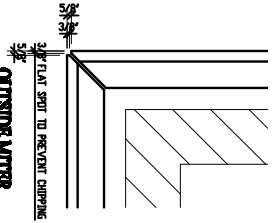

**BUTT JOINT
PLAN VIEW**

**BUTT JOINT
ISOMETRIC VIEW**

**OUTSIDE MITER
JOINT PLAN VIEW**

**OUTSIDE MITER JOINT
ISOMETRIC VIEW**

**INSIDE MITER JOINT
PLAN VIEW**

**INSIDE MITER JOINT
ISOMETRIC VIEW**

END JOINT TYPES
SCALE: 1-1/2"=1'-0"

SPLIT-TAIL ANCHOR

L-ANCHOR

STRAP ANCHOR

SIDE ANCHOR

DOWEL PIN

ANCHOR TYPES
SCALE: 3/4"=1'-0"