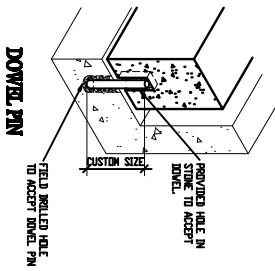

**BUTT JOINT
PLAN VIEW**

**BUTT JOINT
ISOMETRIC VIEW**

**OUTSIDE MITER
JOINT PLAN VIEW**

**OUTSIDE MITER JOINT
ISOMETRIC VIEW**

**INSIDE MITER JOINT
PLAN VIEW**

**INSIDE MITER JOINT
ISOMETRIC VIEW**

END JOINT TYPES
SCALE: 1-1/2"=1'-0"

SPLIT-TAIL ANCHOR

L-ANCHOR

STRAP ANCHOR

SIDE ANCHOR

DOWEL PIN

ANCHOR TYPES
SCALE: 3/4"=1'-0"