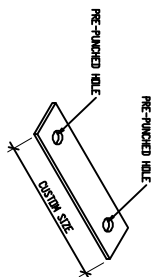

**BUTT JOINT
PLAN VIEW**

**BUTT JOINT
ISOMETRIC VIEW**

**OUTSIDE MITER
JOINT PLAN VIEW**

**OUTSIDE MITER JOINT
ISOMETRIC VIEW**

**INSIDE MITER JOINT
PLAN VIEW**

**INSIDE MITER JOINT
ISOMETRIC VIEW**

END JOINT TYPES
SCALE: 1-1/2"=1'-0"

SPLIT-TAIL ANCHOR

L-ANCHOR

STRAP ANCHOR

SIDE ANCHOR

DOWEL PIN

ANCHOR TYPES
SCALE: 3/4"=1'-0"