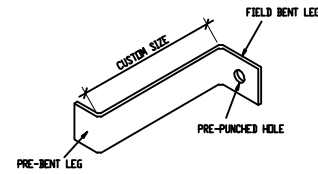

**BUTT JOINT
PLAN VIEW**

**OUTSIDE MITER JOINT
PLAN VIEW**

**INSIDE MITER JOINT
PLAN VIEW**

**BUTT JOINT
ISOMETRIC VIEW**

**OUTSIDE MITER JOINT
ISOMETRIC VIEW**

**INSIDE MITER JOINT
ISOMETRIC VIEW**

SPLIT-TAIL ANCHOR

L-ANCHOR

STRAP ANCHOR

SIDE ANCHOR

DOWEL PIN

END JOINT TYPES
SCALE: 1-1/2"=1'-0"

ANCHOR TYPES
SCALE: 3"=1'-0"