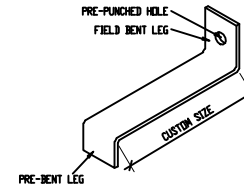

**BUTT JOINT
PLAN VIEW**

**OUTSIDE MITER JOINT
PLAN VIEW**

**INSIDE MITER JOINT
PLAN VIEW**

**BUTT JOINT
ISOMETRIC VIEW**

**OUTSIDE MITER JOINT
ISOMETRIC VIEW**

**INSIDE MITER JOINT
ISOMETRIC VIEW**

SPLIT-TAIL ANCHOR

L-ANCHOR

STRAP ANCHOR

SIDE ANCHOR

DOWEL PIN

END JOINT TYPES
SCALE: 1-1/2"=1'-0"

ANCHOR TYPES
SCALE: 3"=1'-0"