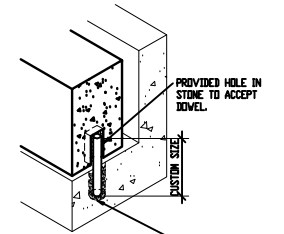

**BUTT JOINT
PLAN VIEW**

**OUTSIDE MITER JOINT
PLAN VIEW**

**INSIDE MITER JOINT
PLAN VIEW**

**BUTT JOINT
ISOMETRIC VIEW**

**OUTSIDE MITER JOINT
ISOMETRIC VIEW**

**INSIDE MITER JOINT
ISOMETRIC VIEW**

SPLIT-TAIL ANCHOR

L-ANCHOR

STRAP ANCHOR

SIDE ANCHOR

DOWEL PIN

END JOINT TYPES
SCALE: 1-1/2"=1'-0"

ANCHOR TYPES
SCALE: 3"=1'-0"