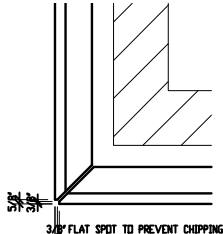

**BUTT JOINT
PLAN VIEW**

**OUTSIDE MITER JOINT
PLAN VIEW**

**INSIDE MITER JOINT
PLAN VIEW**

**BUTT JOINT
ISOMETRIC VIEW**

**OUTSIDE MITER JOINT
ISOMETRIC VIEW**

**INSIDE MITER JOINT
ISOMETRIC VIEW**

SPLIT-TAIL ANCHOR

L-ANCHOR

STRAP ANCHOR

SIDE ANCHOR

DOWEL PIN

END JOINT TYPES
SCALE: 1-1/2"=1'-0"

ANCHOR TYPES
SCALE: 3"=1'-0"